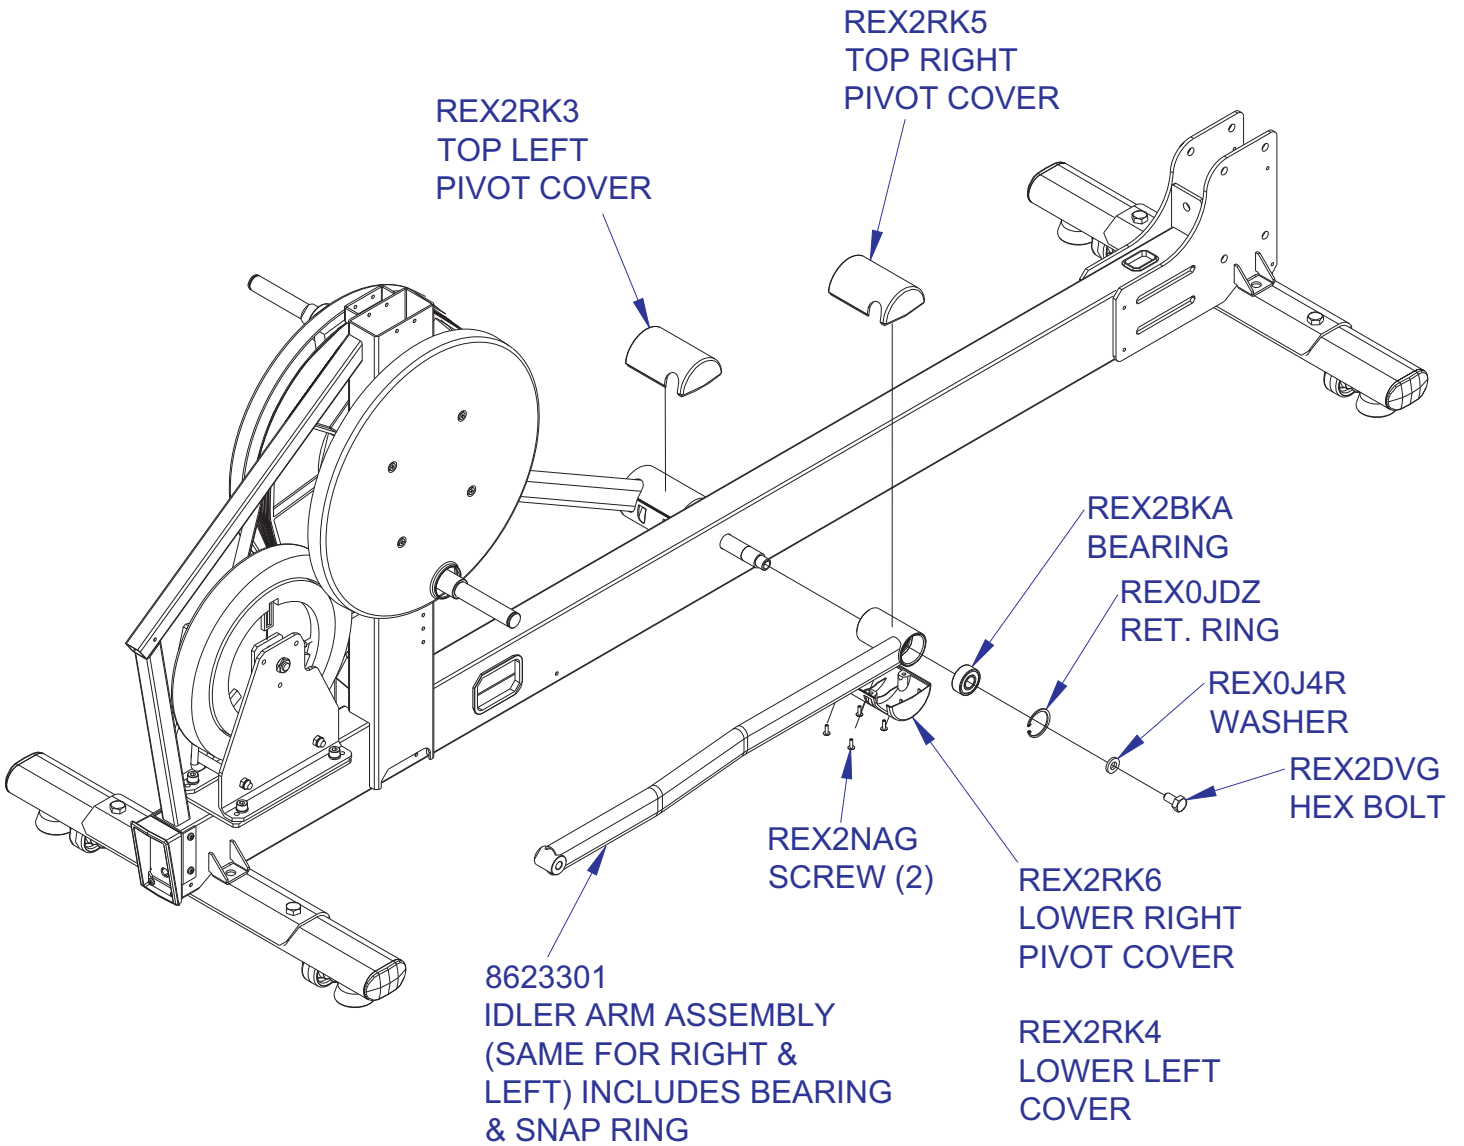

X5-XX00-0203
S/N

X5 Adjustable Stride Cross CT User Arms & Hardware

X5-XX00-0203
S/N

X5 Adjustable Stride Cross CT Upright & Upright Shrouds

X5-XX00-0203
S/N

X5 Adjustable Stride Cross CT Pedal Lever Assemblies

X5-XX00-0203
S/N

8310601 - RIGHT PEDAL LEVER ASSEMBLY
8310701 - LEFT PEDAL LEVER ASSEMBLY
(ASSEMBLIES INCLUDE WELDMENT WITH
BEARINGS PRESSED IN)

X5 Adjustable Stride Cross CT Crank Pulley & Drive Belt

X5-XX00-0203
S/N

X5 Adjustable Stride Cross CT Coupler Components

X5-XX00-0203
S/N

X5 Adjustable Stride Cross CT Brake & Tensioner Components

X5-XX00-0203
S/N

8311301
SERVICE ASSEMBLY, EDDY BRAKE
INCLUDES ALL COMPONENTS
SHOWN BELOW