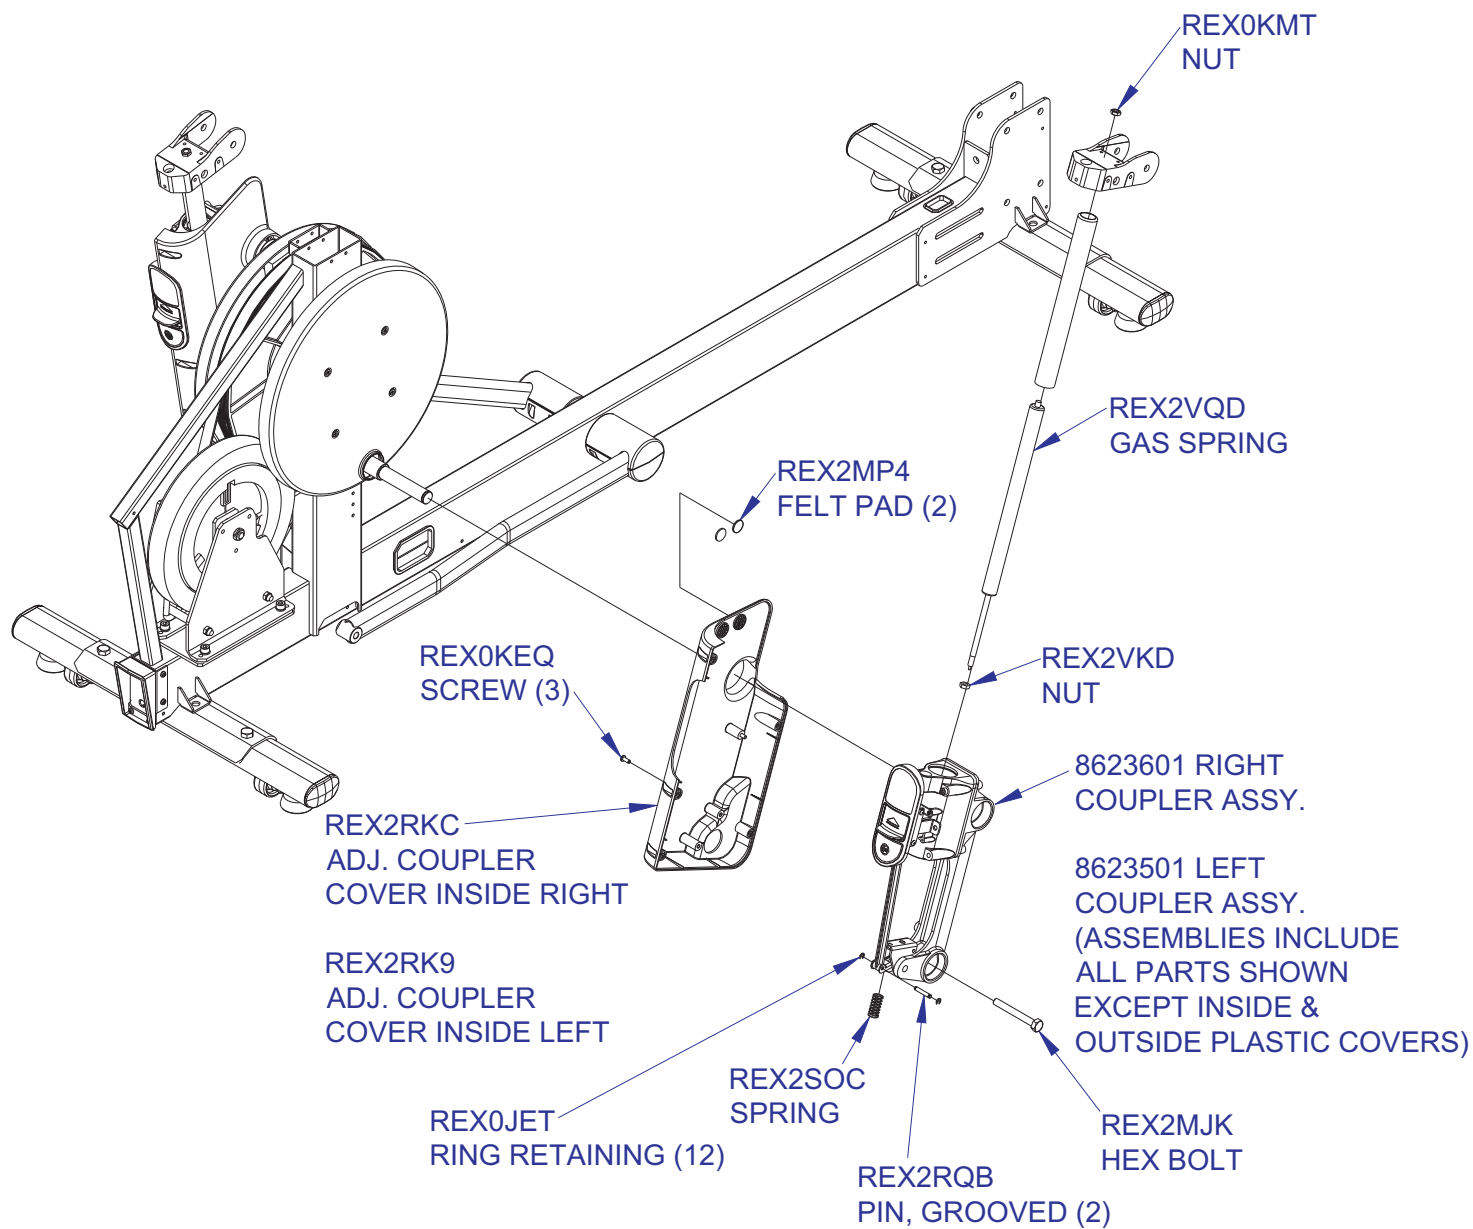

X5-XX00-0203
S/N

8310601 - RIGHT PEDAL LEVER ASSEMBLY
8310701 - LEFT PEDAL LEVER ASSEMBLY
(ASSEMBLIES INCLUDE WELDMENT WITH
BEARINGS PRESSED IN)

X5 Adjustable Stride Cross CT Crank Pulley & Drive Belt

X5-XX00-0203
S/N

X5 Adjustable Stride Cross CT Coupler Components

X5-XX00-0203
S/N

X5 Adjustable Stride Cross CT Brake & Tensioner Components

X5-XX00-0203
S/N

8311301
SERVICE ASSEMBLY, EDDY BRAKE
INCLUDES ALL COMPONENTS
SHOWN BELOW