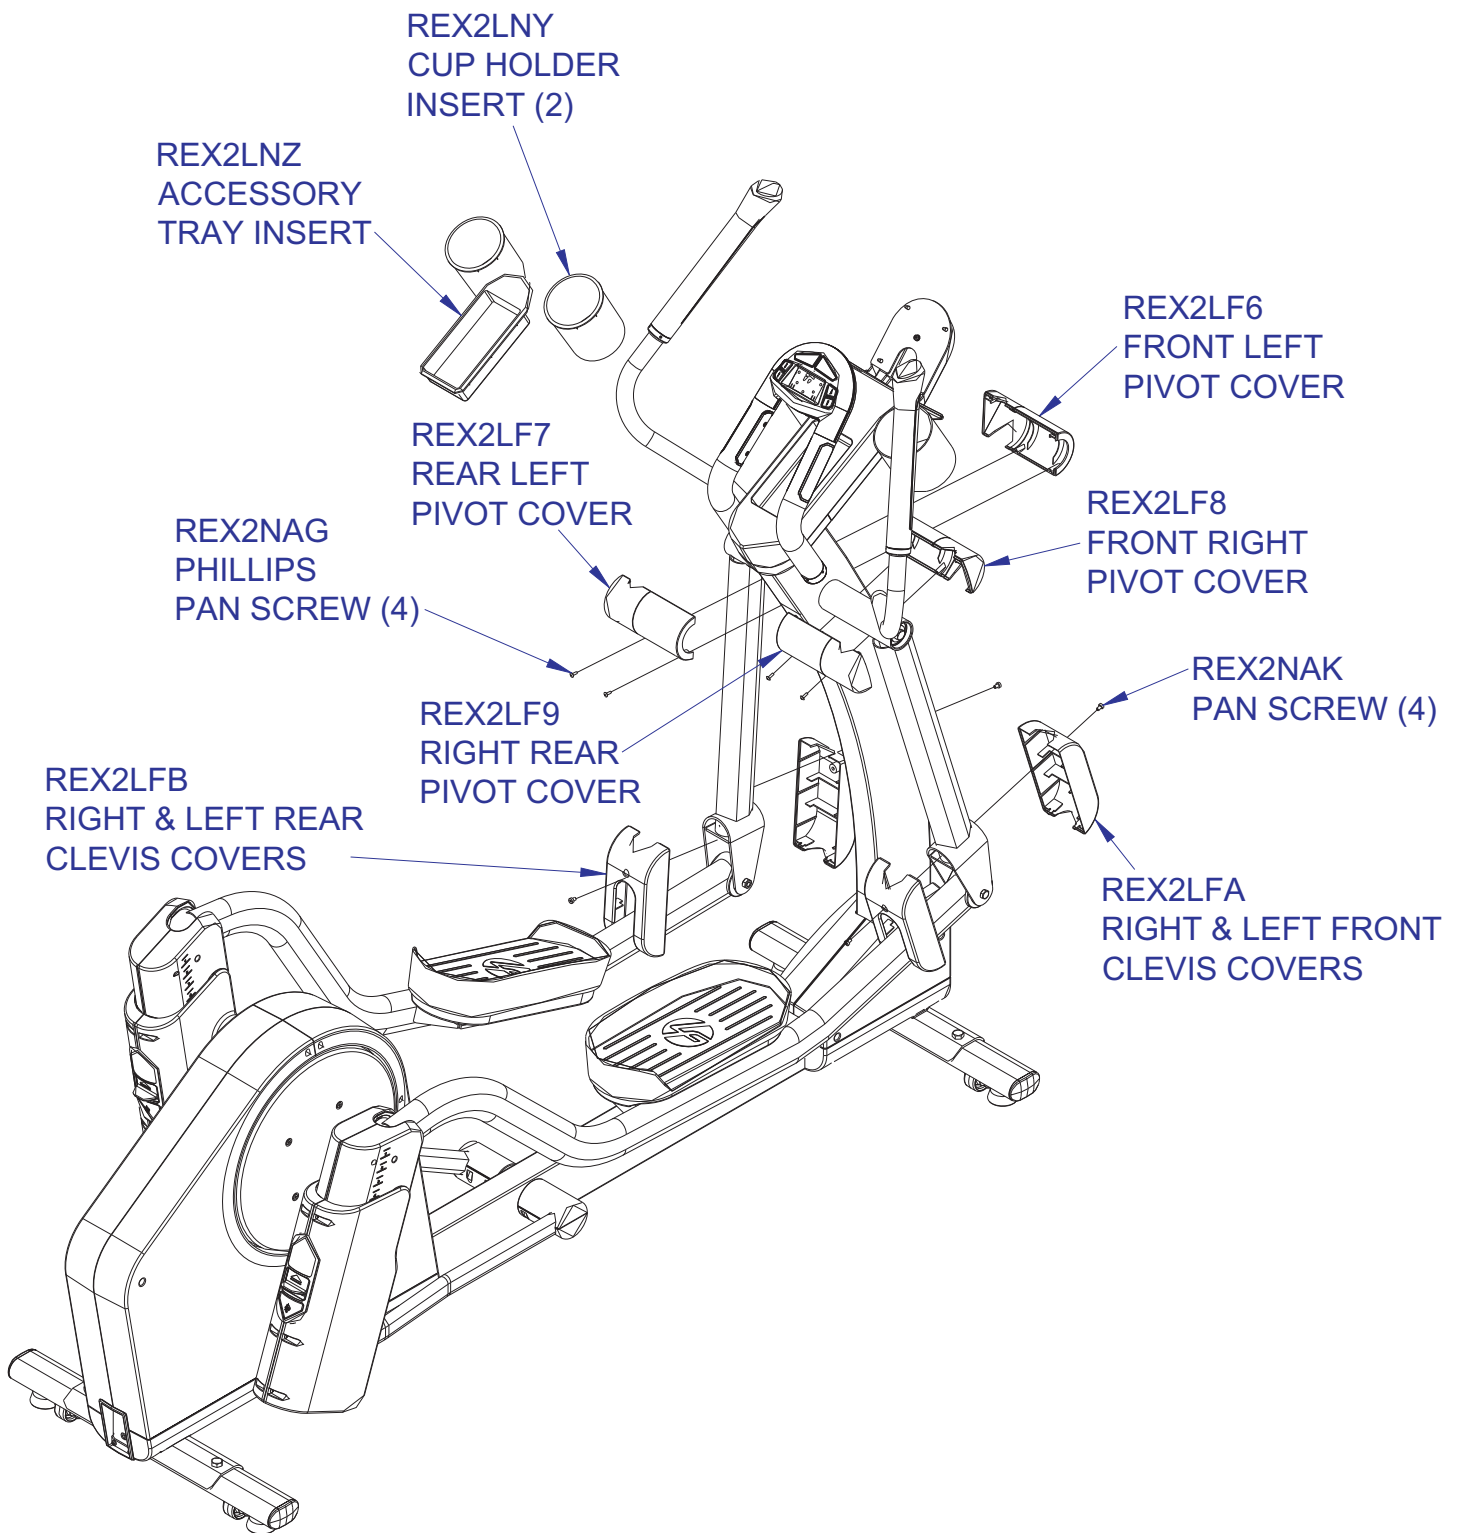

X5 Consumer Adjustable Stride Cross Trainer

Feb. 18, 2009

CUSTOMER SUPPORT SERVICES
Parts List

LifeFitness
WHAT WE LIVE FOR

CONSOLE & TRANSFORMERS.....	Page 3
FRONT PLASTICS.....	Page 4
CONSOLE SUPPORT & HANDLEBARS.....	Page 5
ROCKER ARM ASSEMBLIES & HARDWARE.....	Page 6
UPRIGHT & UPRIGHT SHROUDS.....	Page 7
PEDAL LEVER ASSEMBLIES.....	Page 8
MAIN SHROUDS.....	Page 9
IDLER ASSEMBLIES & COVERS.....	Page 10
CRANK RELATED COMPONENTS.....	Page 11
CRANK PULLEY & DRIVE BELT.....	Page 12
COUPLER COMPONENTS.....	Page 13
ELECTRIC COMPONENTS.....	Page 14
BRAKE & TENSIONER COMPONENTS.....	Page 15
STABILIZER COMPONENTS & GROMMETS.....	Page 16
WIRING DIAGRAM.....	Page 17
IMAGE.....	Page 18

8592201 - English Operation Manual

REX2SNH - Kit, All Hardware Bags X5

Console part numbers:

BAS-000X-0203	BASIC BIKE/CT CONSOLE ENG
BAS-020X-0203	BASIC BIKE/CT CONSOLE GER/MET
ADV-000X-0203	ADV BIKE/CT CONSOLE ENG
ADV-020X-0203	ADV BIKE/CT CONSOLE GER/MET

Transformer part numbers:

8071301	TRANSFORMER, 100-240V, 1.5A, DOM
8071401	TRANSFORMER, 230/50-9VDC, 1.5A, CONT
8071501	TRANSFORMER, 230/50-9VDC, 1.5A, UK
8071601	TRANSFORMER, 240/50-9VDC, 1.5A, AUST

X5 Adjustable Stride Cross CT Console Support & Handlebars

X5-XX00-0203
S/N

8310601 - RIGHT PEDAL LEVER ASSEMBLY
8310701 - LEFT PEDAL LEVER ASSEMBLY
(ASSEMBLIES INCLUDE WELDMENT WITH
BEARINGS PRESSED IN)

X5 Adjustable Stride Cross CT Crank Pulley & Drive Belt

X5-XX00-0203
S/N