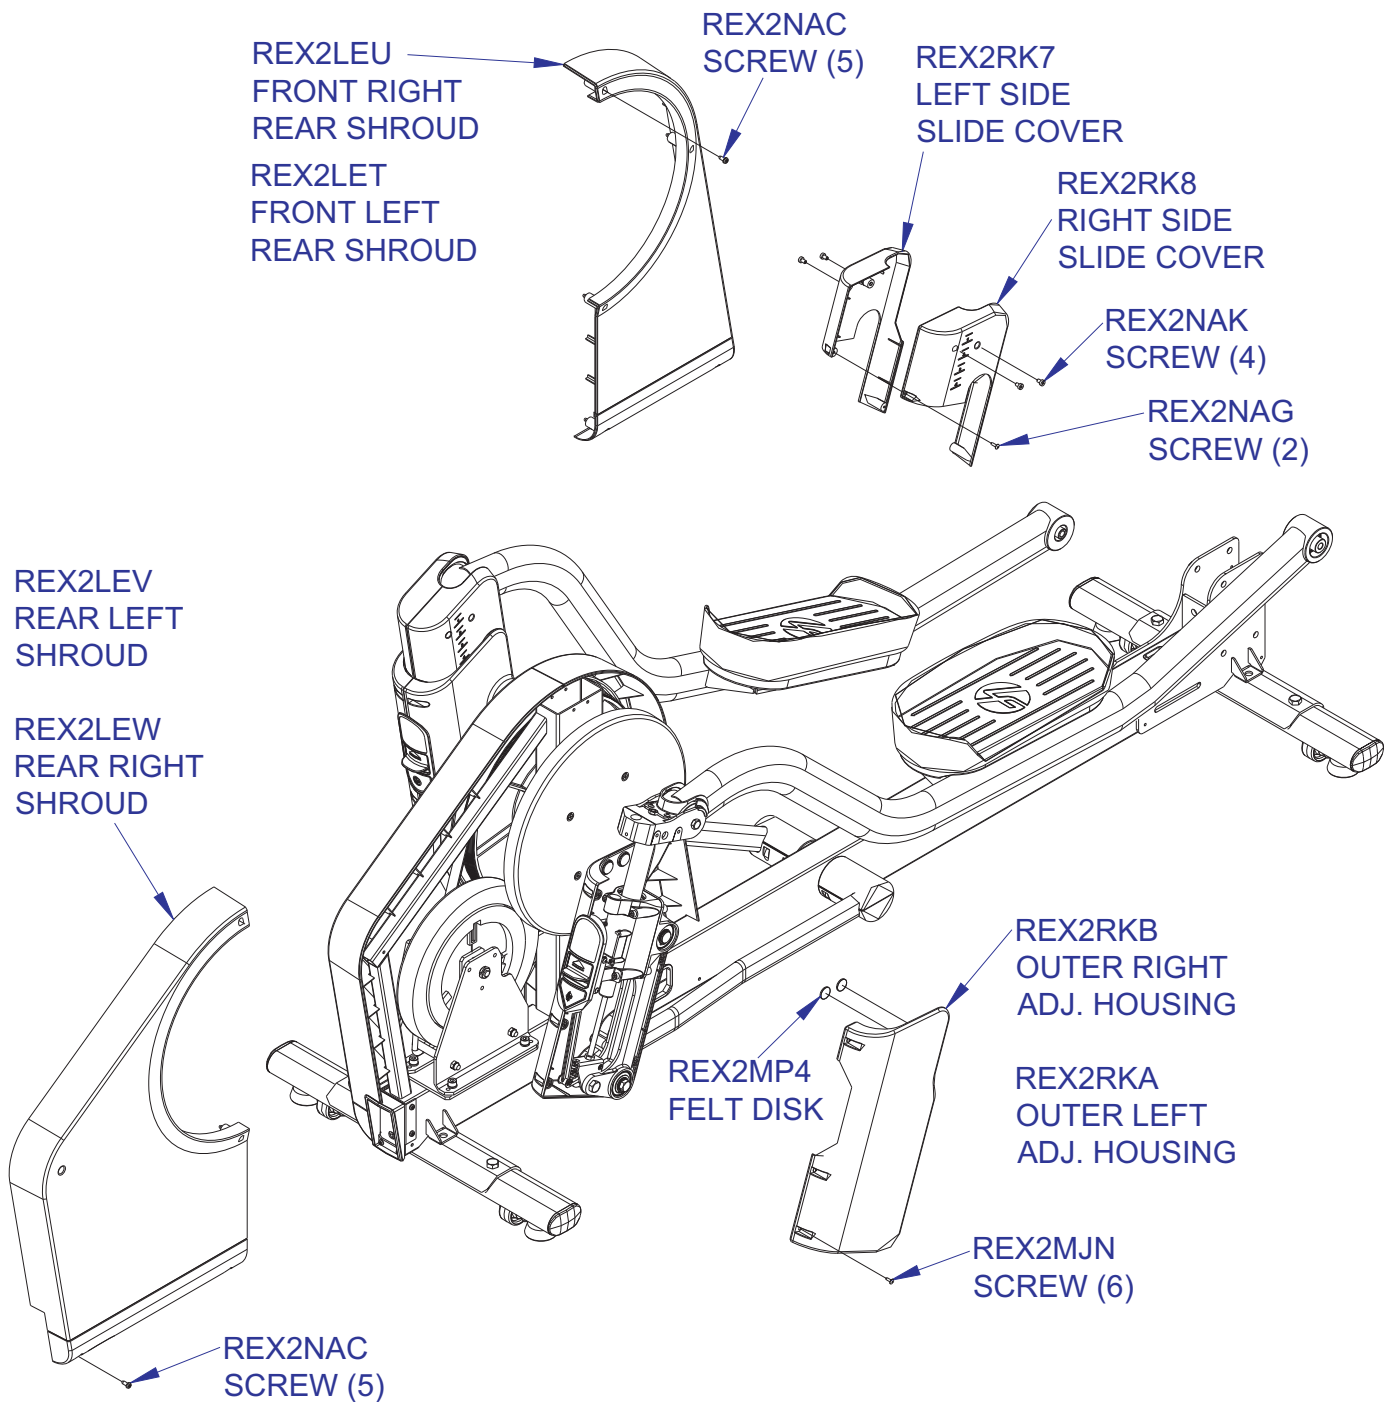

X5-XX00-0203
S/N

X5 Adjustable Stride Cross CT User Arms & Hardware

X5-XX00-0203
S/N

X5 Adjustable Stride Cross CT Upright & Upright Shrouds

X5-XX00-0203
S/N

X5 Adjustable Stride Cross CT Pedal Lever Assemblies

X5-XX00-0203
S/N

8310601 - RIGHT PEDAL LEVER ASSEMBLY
8310701 - LEFT PEDAL LEVER ASSEMBLY
(ASSEMBLIES INCLUDE WELDMENT WITH
BEARINGS PRESSED IN)

X5 Adjustable Stride Cross CT Crank Pulley & Drive Belt

X5-XX00-0203
S/N