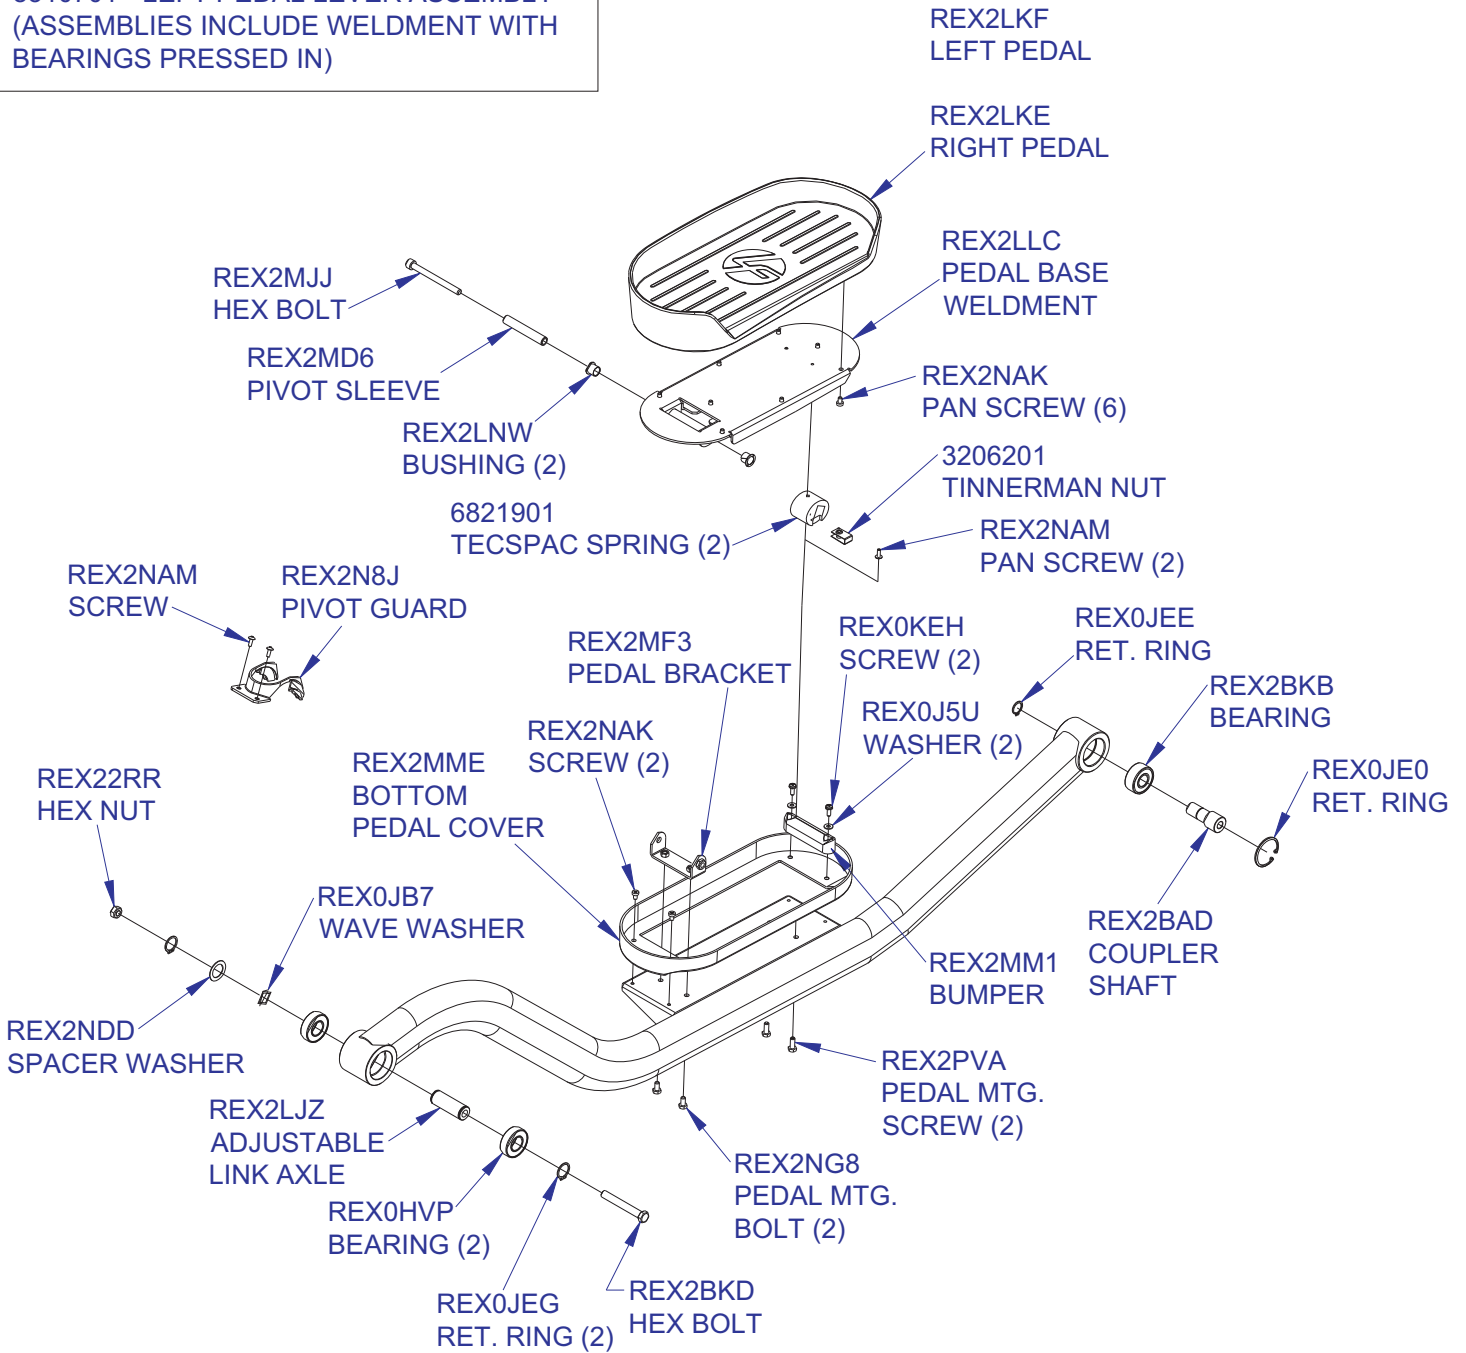

X5-XX00-0203
S/N

X5 Adjustable Stride Cross CT User Arms & Hardware

X5-XX00-0203
S/N

X5 Adjustable Stride Cross CT Upright & Upright Shrouds

X5-XX00-0203
S/N

X5 Adjustable Stride Cross CT Pedal Lever Assemblies

X5-XX00-0203
S/N

8310601 - RIGHT PEDAL LEVER ASSEMBLY
8310701 - LEFT PEDAL LEVER ASSEMBLY
(ASSEMBLIES INCLUDE WELDMENT WITH
BEARINGS PRESSED IN)

X5 Adjustable Stride Cross CT Crank Pulley & Drive Belt

X5-XX00-0203
S/N

X5 Adjustable Stride Cross CT Coupler Components

X5-XX00-0203
S/N

X5 Adjustable Stride Cross CT Brake & Tensioner Components

X5-XX00-0203
S/N

8311301
SERVICE ASSEMBLY, EDDY BRAKE
INCLUDES ALL COMPONENTS
SHOWN BELOW