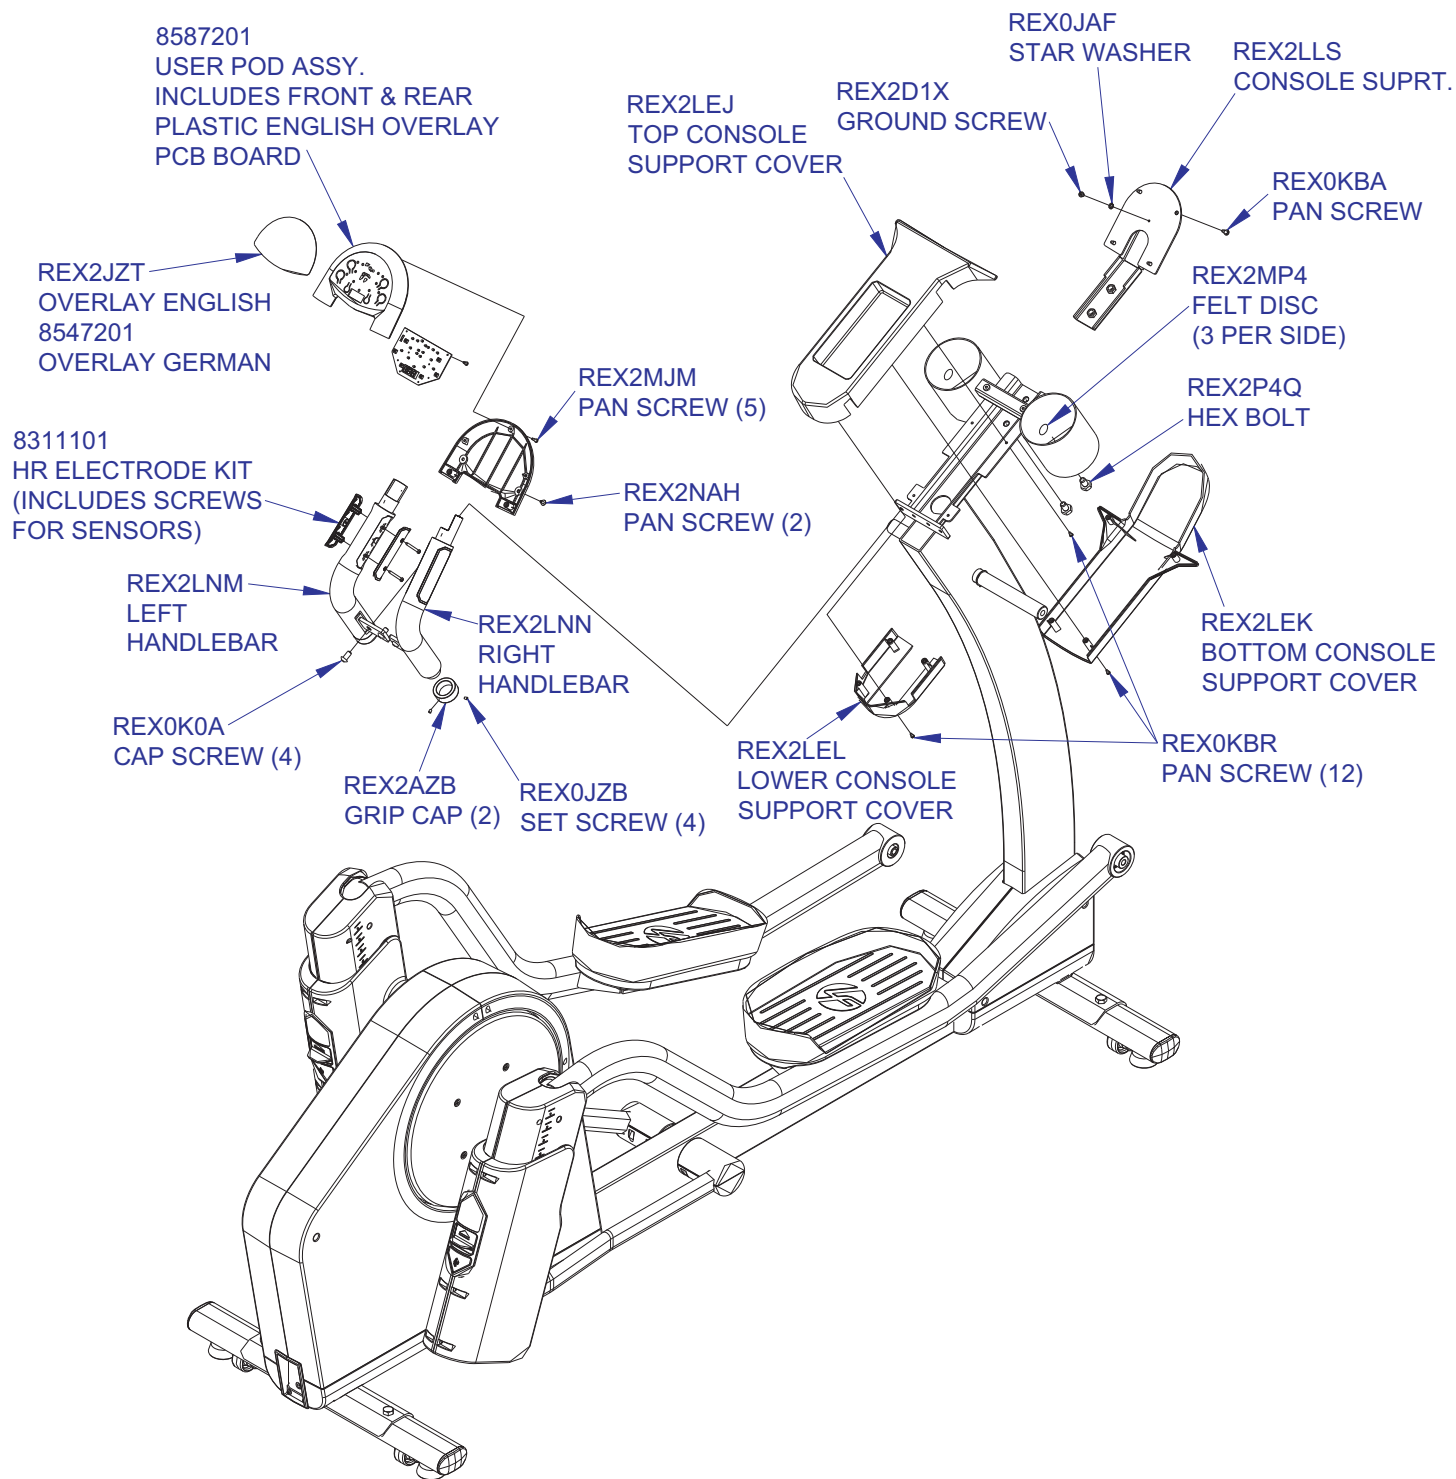

X5 Adjustable Stride Cross CT Console Support & Handlebars

X5-XX00-0203
S/N