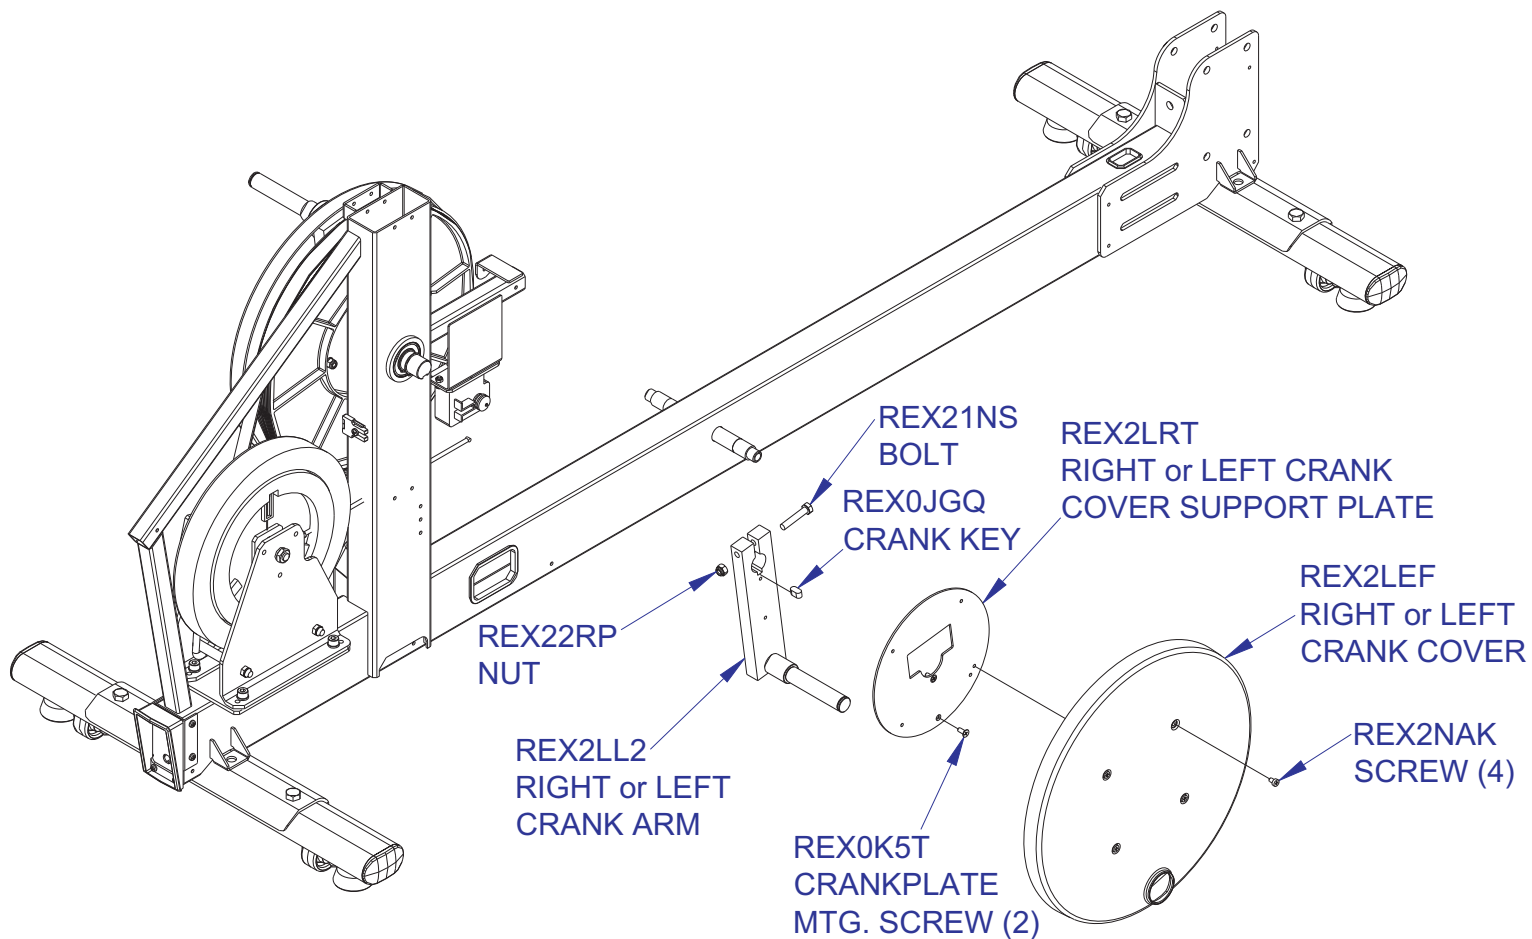

X5-XX00-0203
S/N

X5 Adjustable Stride Cross CT User Arms & Hardware

X5-XX00-0203
S/N

X5 Adjustable Stride Cross CT Upright & Upright Shrouds

X5-XX00-0203
S/N

X5 Adjustable Stride Cross CT Pedal Lever Assemblies

X5-XX00-0203
S/N

8310601 - RIGHT PEDAL LEVER ASSEMBLY
8310701 - LEFT PEDAL LEVER ASSEMBLY
(ASSEMBLIES INCLUDE WELDMENT WITH
BEARINGS PRESSED IN)

X5 Adjustable Stride Cross CT Crank Pulley & Drive Belt

X5-XX00-0203
S/N

X5 Adjustable Stride Cross CT Coupler Components

X5-XX00-0203
S/N

X5 Adjustable Stride Cross CT Brake & Tensioner Components

X5-XX00-0203
S/N

8311301
SERVICE ASSEMBLY, EDDY BRAKE
INCLUDES ALL COMPONENTS
SHOWN BELOW