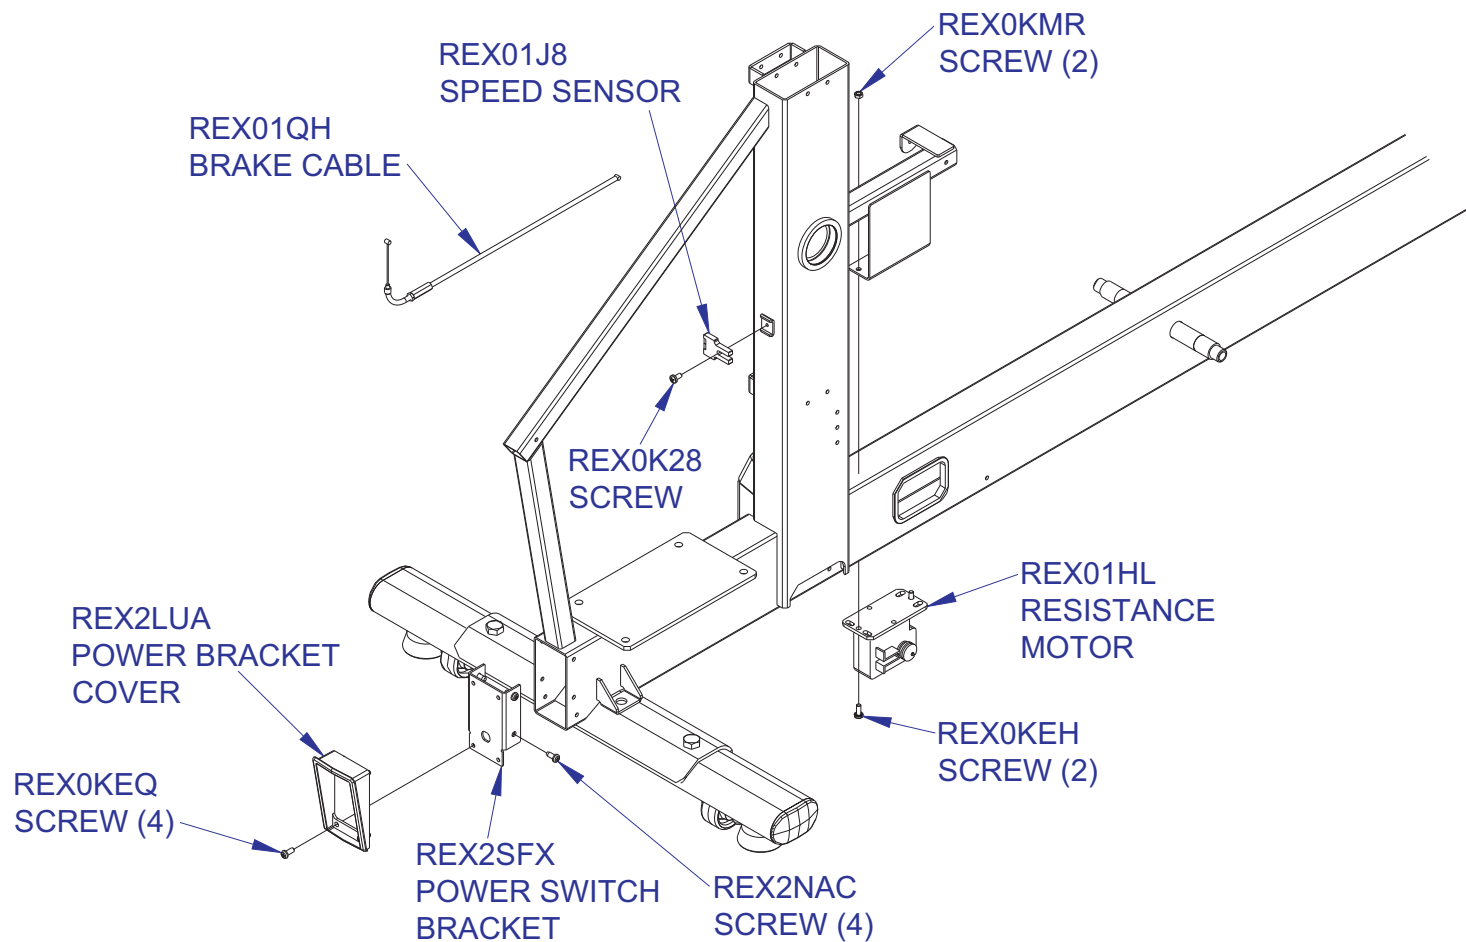

X5-XX00-0203
S/N

X5 Adjustable Stride Cross CT User Arms & Hardware

X5-XX00-0203
S/N

X5 Adjustable Stride Cross CT Upright & Upright Shrouds

X5-XX00-0203
S/N

X5 Adjustable Stride Cross CT Pedal Lever Assemblies

X5-XX00-0203
S/N

8310601 - RIGHT PEDAL LEVER ASSEMBLY
8310701 - LEFT PEDAL LEVER ASSEMBLY
(ASSEMBLIES INCLUDE WELDMENT WITH
BEARINGS PRESSED IN)

X5 Adjustable Stride Cross CT Crank Pulley & Drive Belt

X5-XX00-0203
S/N

X5 Adjustable Stride Cross CT Coupler Components

X5-XX00-0203
S/N

X5 Adjustable Stride Cross CT Brake & Tensioner Components

X5-XX00-0203
S/N

8311301
SERVICE ASSEMBLY, EDDY BRAKE
INCLUDES ALL COMPONENTS
SHOWN BELOW