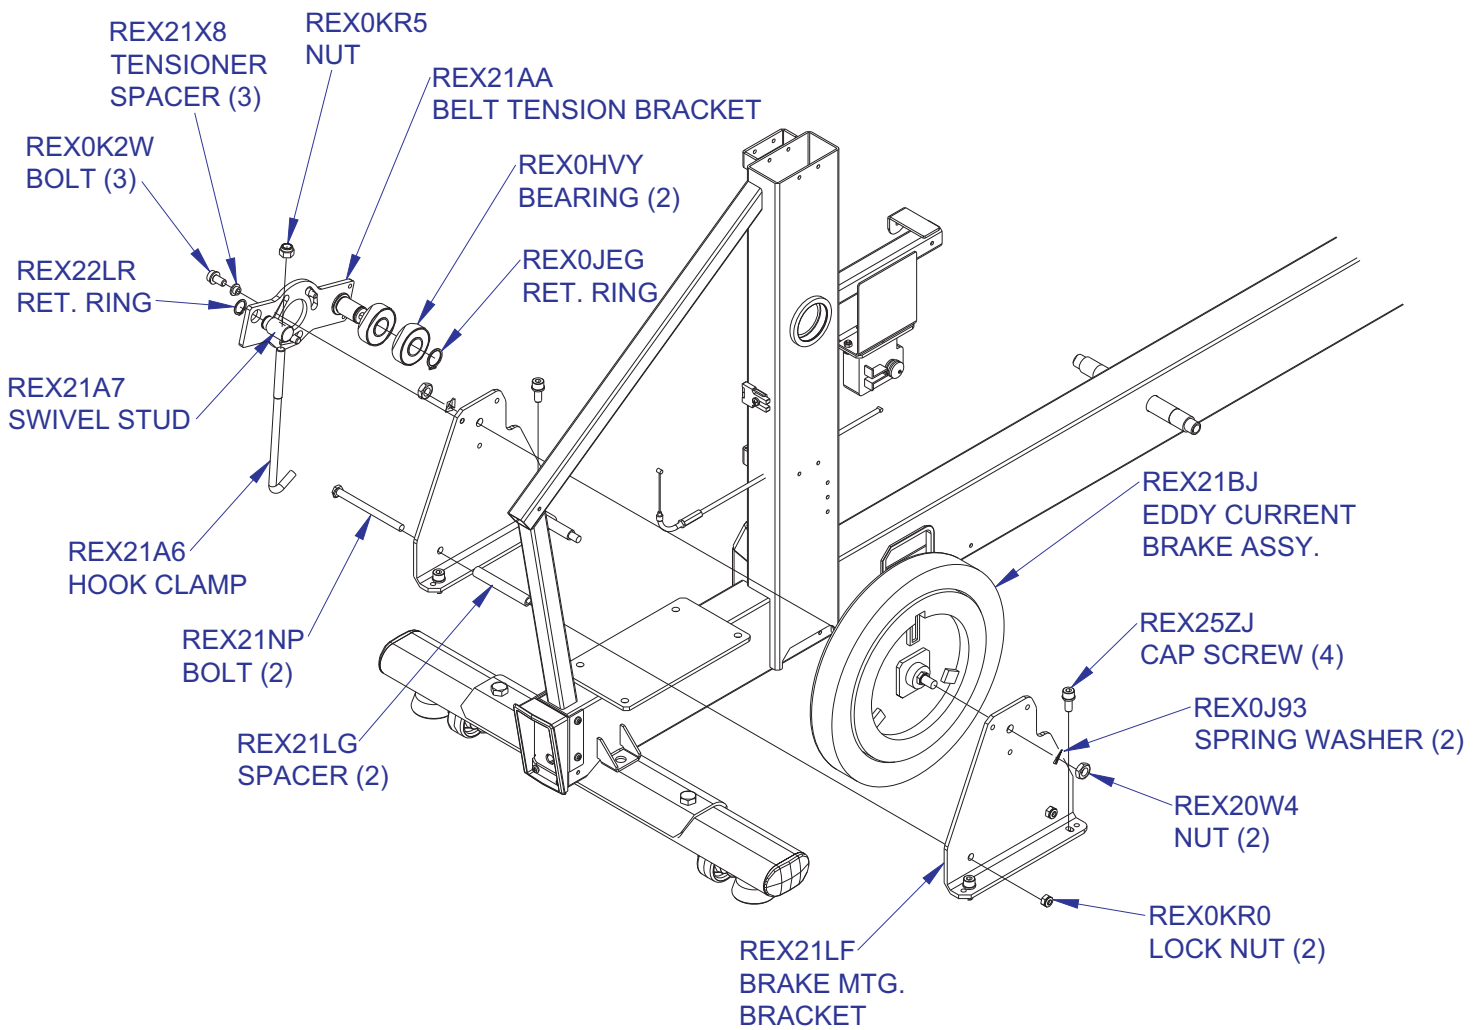

X5-XX00-0203
S/N

8310601 - RIGHT PEDAL LEVER ASSEMBLY
8310701 - LEFT PEDAL LEVER ASSEMBLY
(ASSEMBLIES INCLUDE WELDMENT WITH
BEARINGS PRESSED IN)

X5 Adjustable Stride Cross CT Crank Pulley & Drive Belt

X5-XX00-0203
S/N

X5 Adjustable Stride Cross CT Coupler Components

X5-XX00-0203
S/N

X5 Adjustable Stride Cross CT Brake & Tensioner Components

X5-XX00-0203
S/N

8311301
SERVICE ASSEMBLY, EDDY BRAKE
INCLUDES ALL COMPONENTS
SHOWN BELOW

X5 Adjustable Stride Cross CT Stabilizer Components

X5-XX00-0203
S/N

8623401
FRONT or REAR STABILIZER ASSY.
(ASSY. INCLUDES: WHEELS,
LEVELERS & END CAPS)

X5 Adjustable Stride Cross CT Wiring Diagram

X5-XX00-0203
S/N