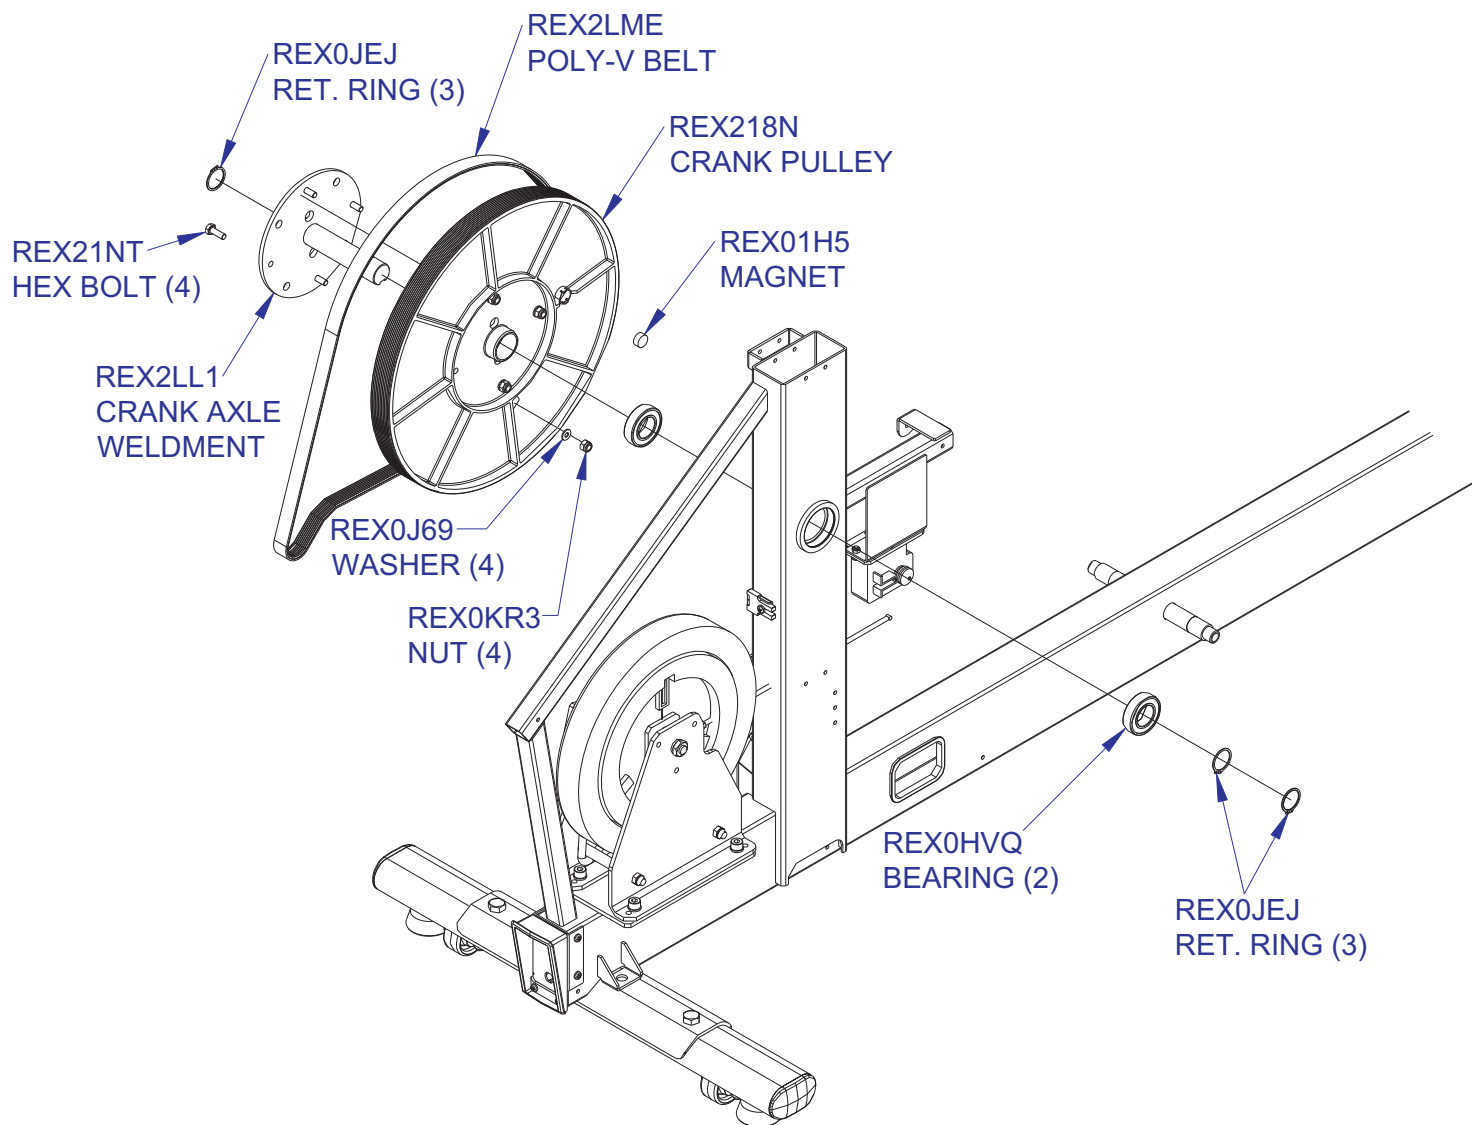

X5-XX00-0203
S/N

X5 Adjustable Stride Cross CT User Arms & Hardware

X5-XX00-0203
S/N

X5 Adjustable Stride Cross CT Upright & Upright Shrouds

X5-XX00-0203
S/N

X5 Adjustable Stride Cross CT Pedal Lever Assemblies

X5-XX00-0203
S/N

8310601 - RIGHT PEDAL LEVER ASSEMBLY
8310701 - LEFT PEDAL LEVER ASSEMBLY
(ASSEMBLIES INCLUDE WELDMENT WITH
BEARINGS PRESSED IN)

X5 Adjustable Stride Cross CT Crank Pulley & Drive Belt

X5-XX00-0203
S/N

X5 Adjustable Stride Cross CT Coupler Components

X5-XX00-0203
S/N

X5 Adjustable Stride Cross CT Brake & Tensioner Components

X5-XX00-0203
S/N

8311301
SERVICE ASSEMBLY, EDDY BRAKE
INCLUDES ALL COMPONENTS
SHOWN BELOW