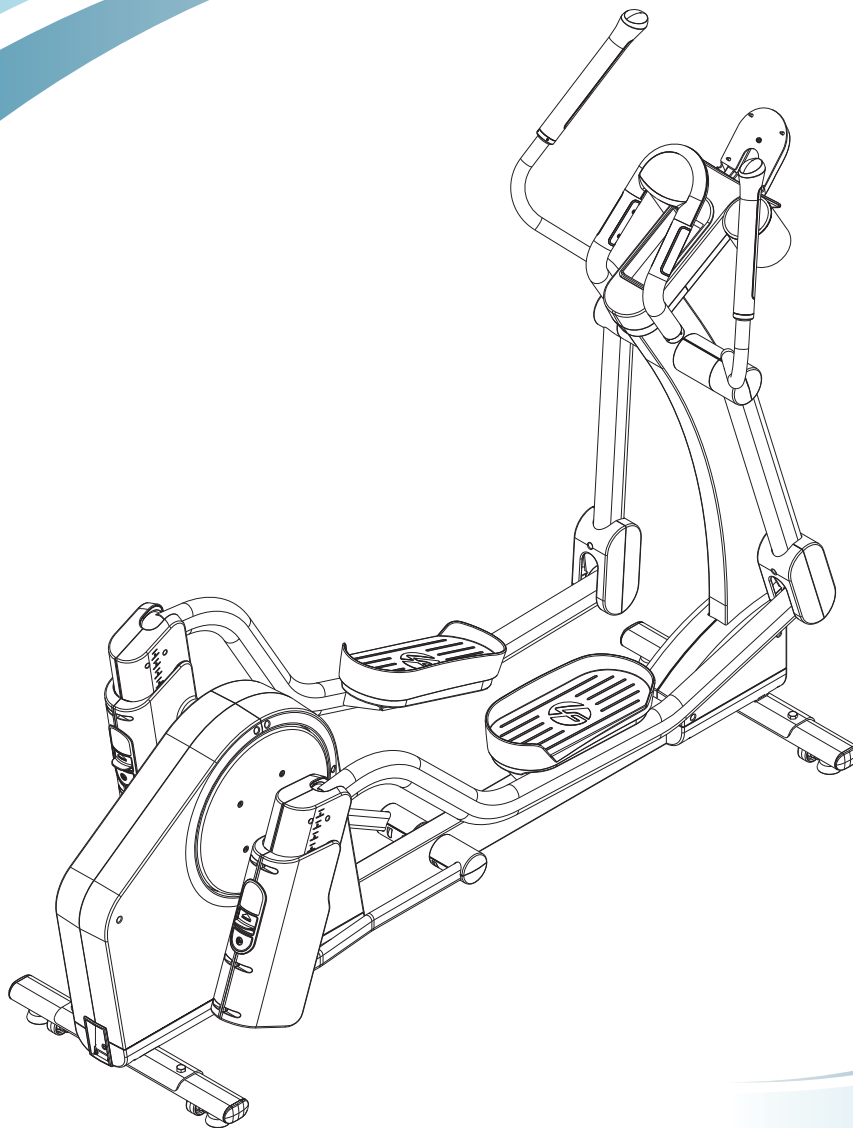

X5 Consumer Adjustable Stride Cross Trainer

Feb. 18, 2009

CUSTOMER SUPPORT SERVICES
Parts List

LifeFitness
WHAT WE LIVE FOR

CONSOLE & TRANSFORMERS.....	Page 3
FRONT PLASTICS.....	Page 4
CONSOLE SUPPORT & HANDLEBARS.....	Page 5
ROCKER ARM ASSEMBLIES & HARDWARE.....	Page 6
UPRIGHT & UPRIGHT SHROUDS.....	Page 7
PEDAL LEVER ASSEMBLIES.....	Page 8
MAIN SHROUDS.....	Page 9
IDLER ASSEMBLIES & COVERS.....	Page 10
CRANK RELATED COMPONENTS.....	Page 11
CRANK PULLEY & DRIVE BELT.....	Page 12
COUPLER COMPONENTS.....	Page 13
ELECTRIC COMPONENTS.....	Page 14
BRAKE & TENSIONER COMPONENTS.....	Page 15
STABILIZER COMPONENTS & GROMMETS.....	Page 16
WIRING DIAGRAM.....	Page 17
IMAGE.....	Page 18

8592201 - English Operation Manual

REX2SNH - Kit, All Hardware Bags X5

Console part numbers:

BAS-000X-0203	BASIC BIKE/CT CONSOLE ENG
BAS-020X-0203	BASIC BIKE/CT CONSOLE GER/MET
ADV-000X-0203	ADV BIKE/CT CONSOLE ENG
ADV-020X-0203	ADV BIKE/CT CONSOLE GER/MET

Transformer part numbers:

8071301	TRANSFORMER, 100-240V, 1.5A, DOM
8071401	TRANSFORMER, 230/50-9VDC, 1.5A, CONT
8071501	TRANSFORMER, 230/50-9VDC, 1.5A, UK
8071601	TRANSFORMER, 240/50-9VDC, 1.5A, AUST

X5 Adjustable Stride Cross CT Console Support & Handlebars

X5-XX00-0203
S/N

8310601 - RIGHT PEDAL LEVER ASSEMBLY
8310701 - LEFT PEDAL LEVER ASSEMBLY
(ASSEMBLIES INCLUDE WELDMENT WITH
BEARINGS PRESSED IN)

X5 Adjustable Stride Cross CT Crank Pulley & Drive Belt

X5-XX00-0203
S/N