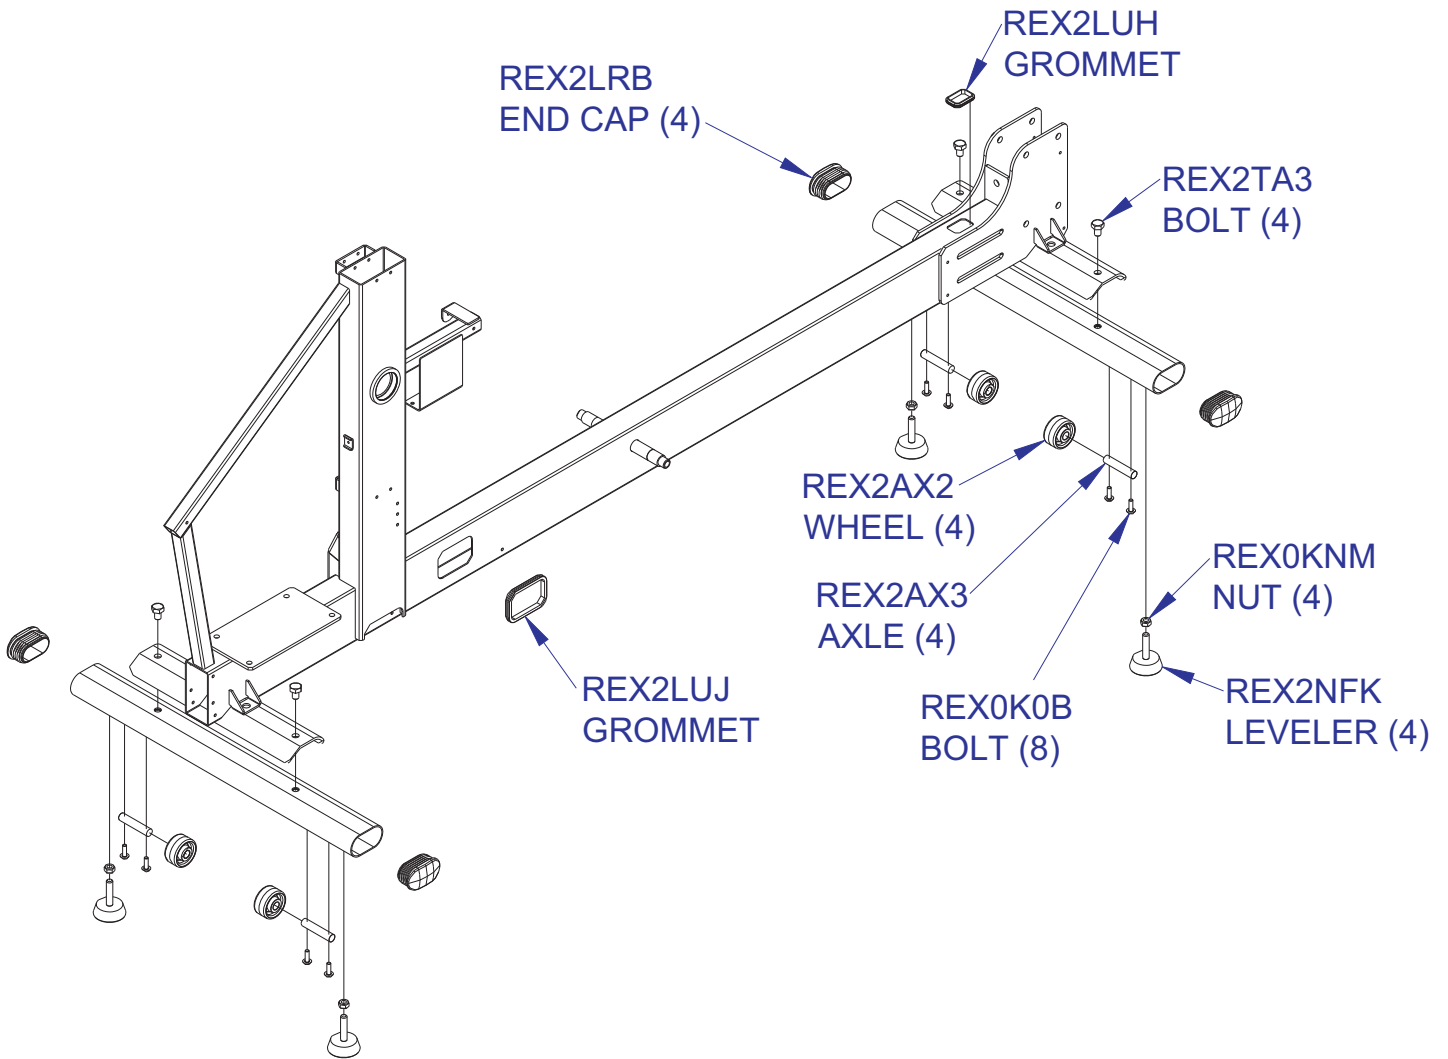

X5-XX00-0203
S/N

8310601 - RIGHT PEDAL LEVER ASSEMBLY
8310701 - LEFT PEDAL LEVER ASSEMBLY
(ASSEMBLIES INCLUDE WELDMENT WITH
BEARINGS PRESSED IN)

X5 Adjustable Stride Cross CT Crank Pulley & Drive Belt

X5-XX00-0203
S/N

X5 Adjustable Stride Cross CT Coupler Components

X5-XX00-0203
S/N

X5 Adjustable Stride Cross CT Brake & Tensioner Components

X5-XX00-0203
S/N

8311301
SERVICE ASSEMBLY, EDDY BRAKE
INCLUDES ALL COMPONENTS
SHOWN BELOW

X5 Adjustable Stride Cross CT Stabilizer Components

X5-XX00-0203
S/N

8623401
FRONT or REAR STABILIZER ASSY.
(ASSY. INCLUDES: WHEELS,
LEVELERS & END CAPS)

X5 Adjustable Stride Cross CT Wiring Diagram

X5-XX00-0203
S/N