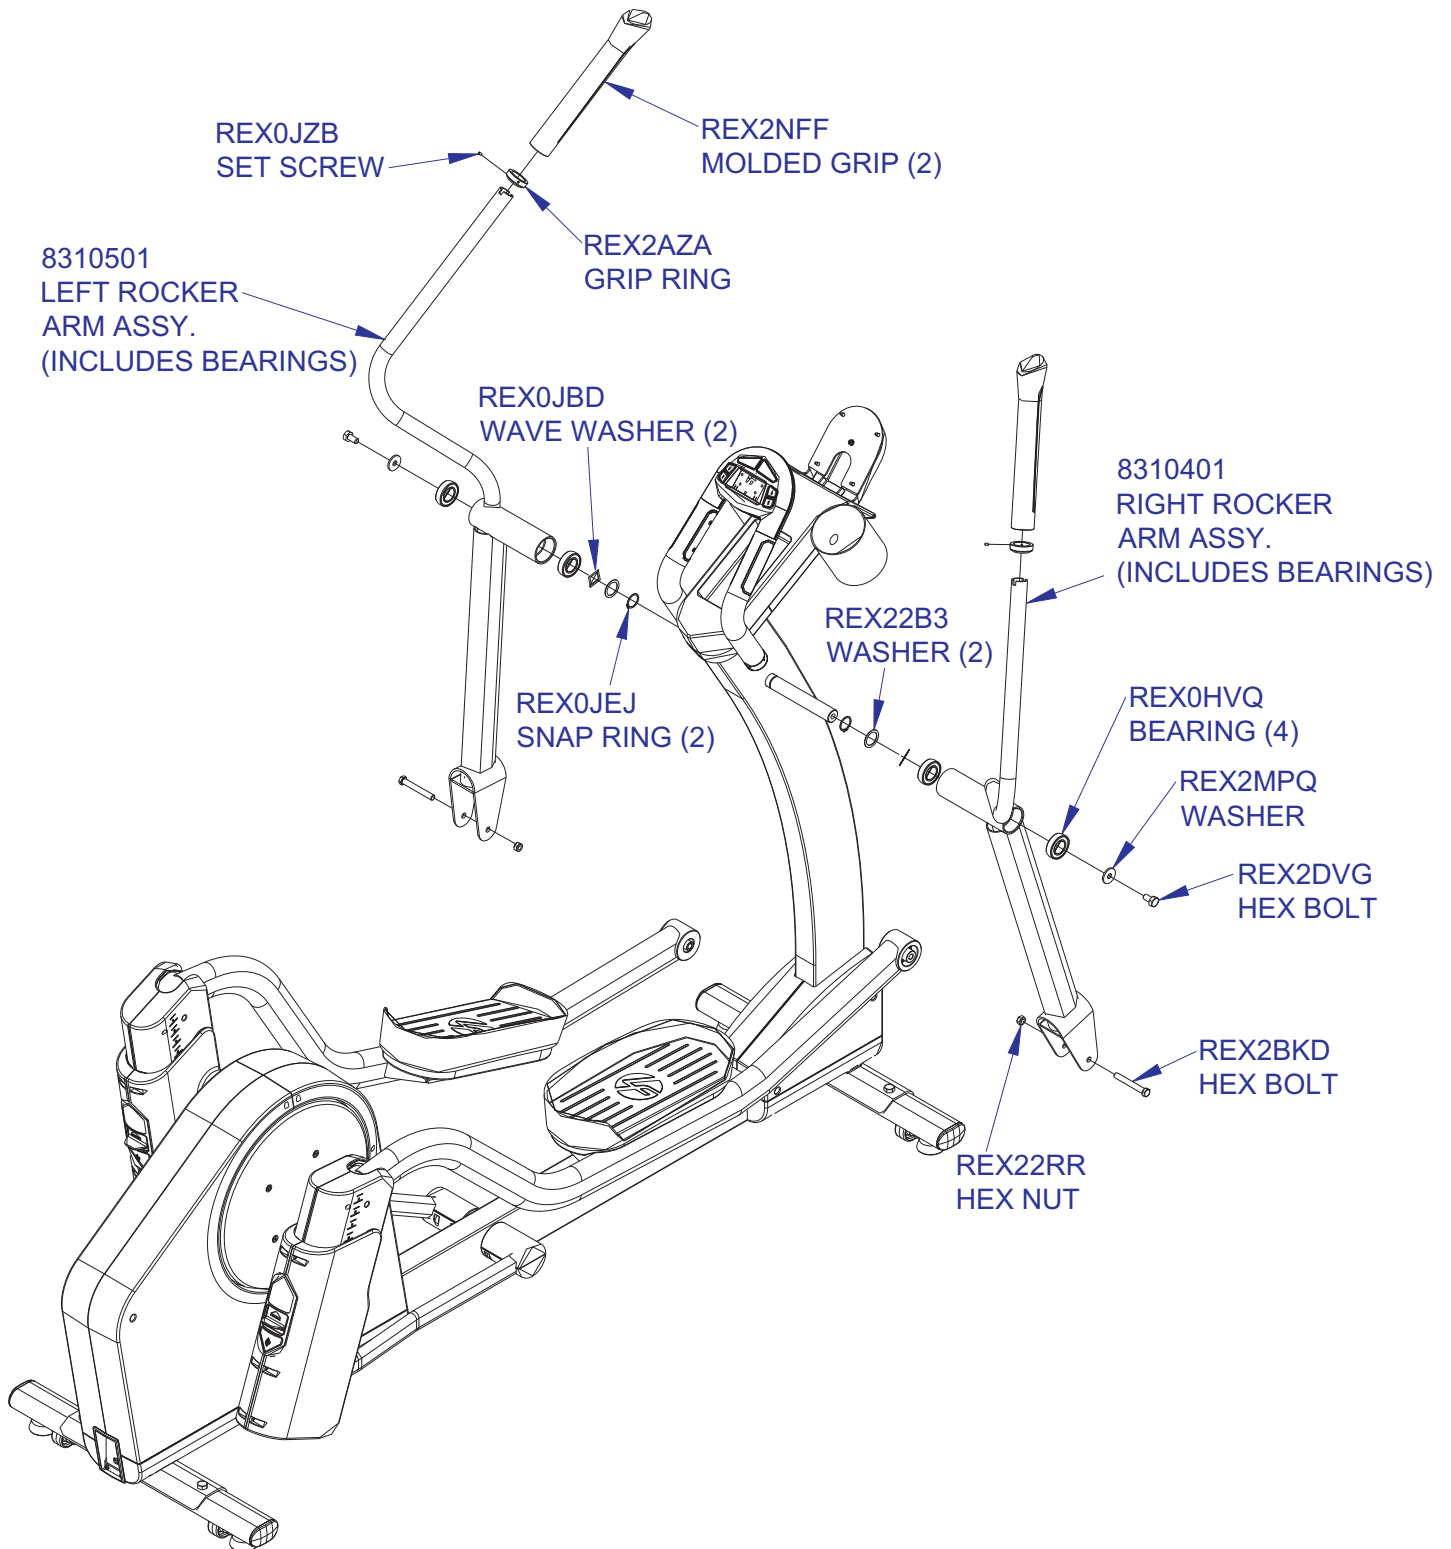

X5 Consumer Adjustable Stride Cross Trainer

Feb. 18, 2009

CUSTOMER SUPPORT SERVICES
Parts List

LifeFitness
WHAT WE LIVE FOR

CONSOLE & TRANSFORMERS.....	Page 3
FRONT PLASTICS.....	Page 4
CONSOLE SUPPORT & HANDLEBARS.....	Page 5
ROCKER ARM ASSEMBLIES & HARDWARE.....	Page 6
UPRIGHT & UPRIGHT SHROUDS.....	Page 7
PEDAL LEVER ASSEMBLIES.....	Page 8
MAIN SHROUDS.....	Page 9
IDLER ASSEMBLIES & COVERS.....	Page 10
CRANK RELATED COMPONENTS.....	Page 11
CRANK PULLEY & DRIVE BELT.....	Page 12
COUPLER COMPONENTS.....	Page 13
ELECTRIC COMPONENTS.....	Page 14
BRAKE & TENSIONER COMPONENTS.....	Page 15
STABILIZER COMPONENTS & GROMMETS.....	Page 16
WIRING DIAGRAM.....	Page 17
IMAGE.....	Page 18

Transformer part numbers:

8071301	TRANSFORMER, 100-240V, 1.5A, DOM
8071401	TRANSFORMER, 230/50-9VDC, 1.5A, CONT
8071501	TRANSFORMER, 230/50-9VDC, 1.5A, UK
8071601	TRANSFORMER, 240/50-9VDC, 1.5A, AUST

X5 Adjustable Stride Cross CT Console Support & Handlebars

X5-XX00-0203
S/N

X5 Adjustable Stride Cross CT User Arms & Hardware

X5-XX00-0203
S/N

X5 Adjustable Stride Cross CT Upright & Upright Shrouds

X5-XX00-0203
S/N

X5 Adjustable Stride Cross CT Pedal Lever Assemblies

X5-XX00-0203
S/N

8310601 - RIGHT PEDAL LEVER ASSEMBLY
8310701 - LEFT PEDAL LEVER ASSEMBLY
(ASSEMBLIES INCLUDE WELDMENT WITH
BEARINGS PRESSED IN)

X5 Adjustable Stride Cross CT Crank Pulley & Drive Belt

X5-XX00-0203
S/N