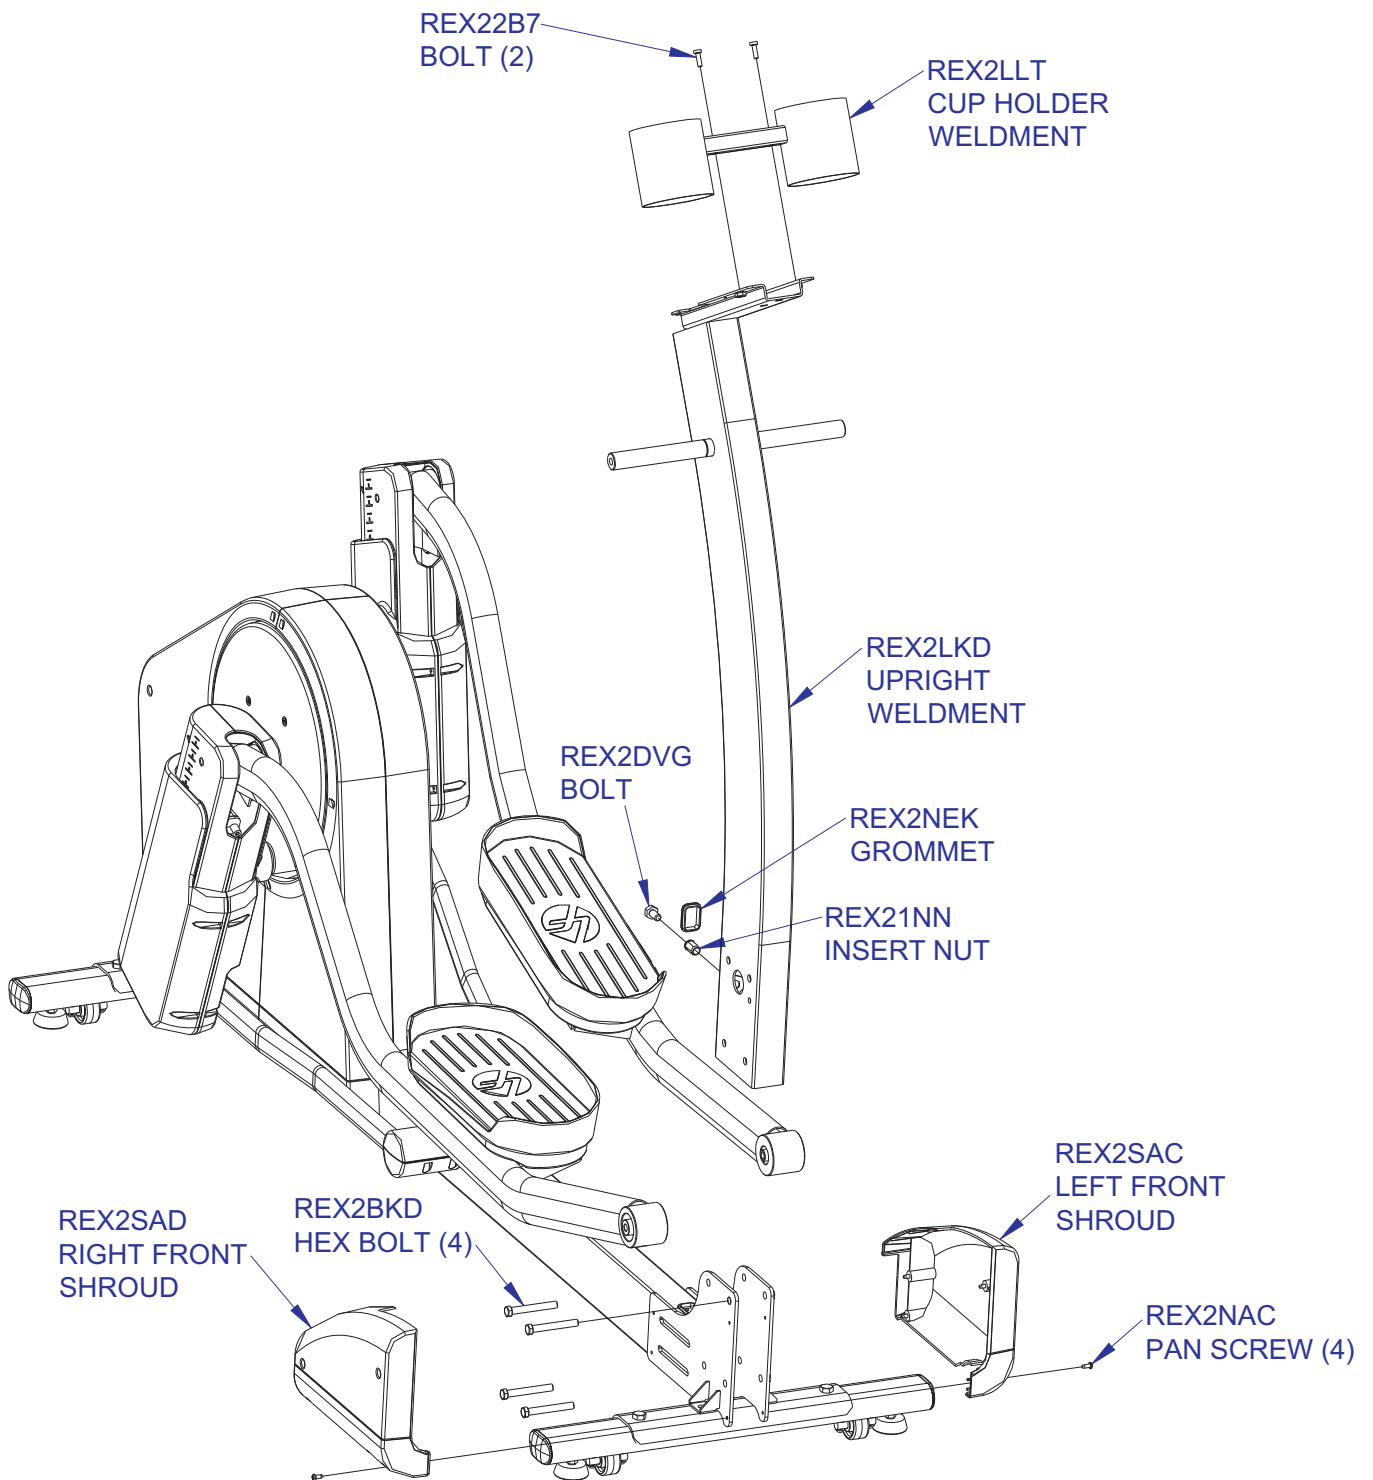

Transformer part numbers:

8071301	TRANSFORMER, 100-240V, 1.5A, DOM
8071401	TRANSFORMER, 230/50-9VDC, 1.5A, CONT
8071501	TRANSFORMER, 230/50-9VDC, 1.5A, UK
8071601	TRANSFORMER, 240/50-9VDC, 1.5A, AUST

X5 Adjustable Stride Cross CT Console Support & Handlebars

X5-XX00-0203
S/N

X5 Adjustable Stride Cross CT User Arms & Hardware

X5-XX00-0203
S/N

X5 Adjustable Stride Cross CT Upright & Upright Shrouds

X5-XX00-0203
S/N

X5 Adjustable Stride Cross CT Pedal Lever Assemblies

X5-XX00-0203
S/N

8310601 - RIGHT PEDAL LEVER ASSEMBLY
8310701 - LEFT PEDAL LEVER ASSEMBLY
(ASSEMBLIES INCLUDE WELDMENT WITH
BEARINGS PRESSED IN)

X5 Adjustable Stride Cross CT Crank Pulley & Drive Belt

X5-XX00-0203
S/N

X5 Adjustable Stride Cross CT Coupler Components

X5-XX00-0203
S/N

X5 Adjustable Stride Cross CT Brake & Tensioner Components

X5-XX00-0203
S/N

8311301
SERVICE ASSEMBLY, EDDY BRAKE
INCLUDES ALL COMPONENTS
SHOWN BELOW