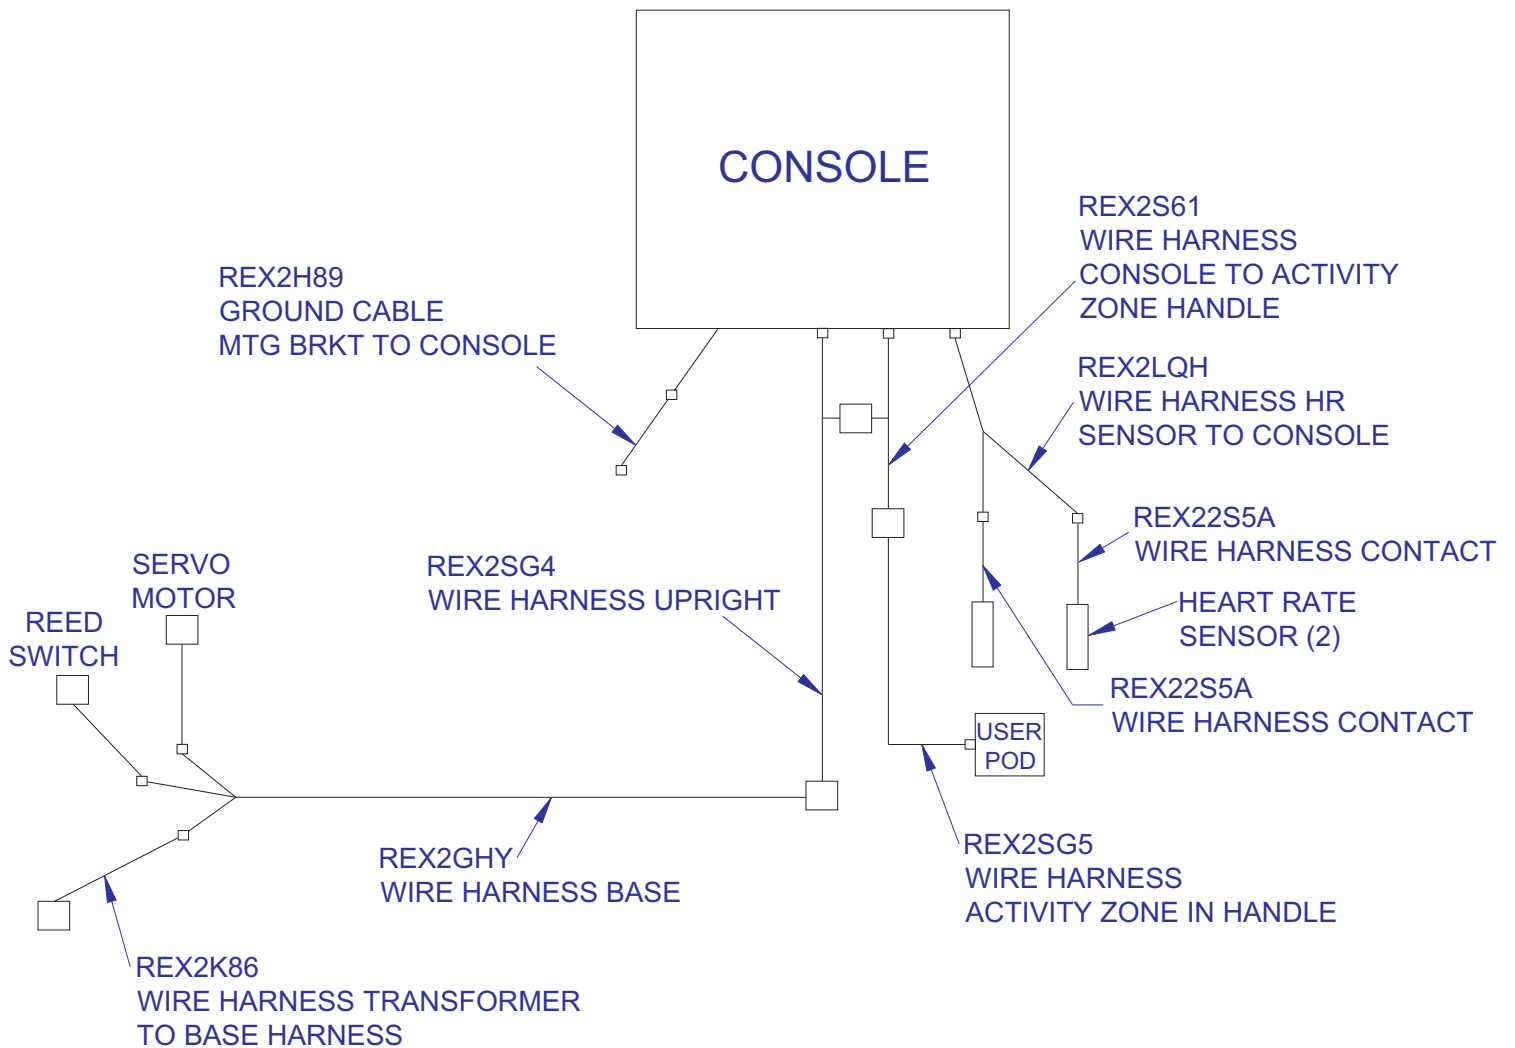

X5 Adjustable Stride Cross CT Coupler Components

X5-XX00-0203
S/N

X5 Adjustable Stride Cross CT Brake & Tensioner Components

X5-XX00-0203
S/N

8311301
SERVICE ASSEMBLY, EDDY BRAKE
INCLUDES ALL COMPONENTS
SHOWN BELOW

X5 Adjustable Stride Cross CT Stabilizer Components

X5-XX00-0203
S/N

8623401
FRONT or REAR STABILIZER ASSY.
(ASSY. INCLUDES: WHEELS,
LEVELERS & END CAPS)

X5 Adjustable Stride Cross CT Wiring Diagram

X5-XX00-0203
S/N

Shown with Advanced Console